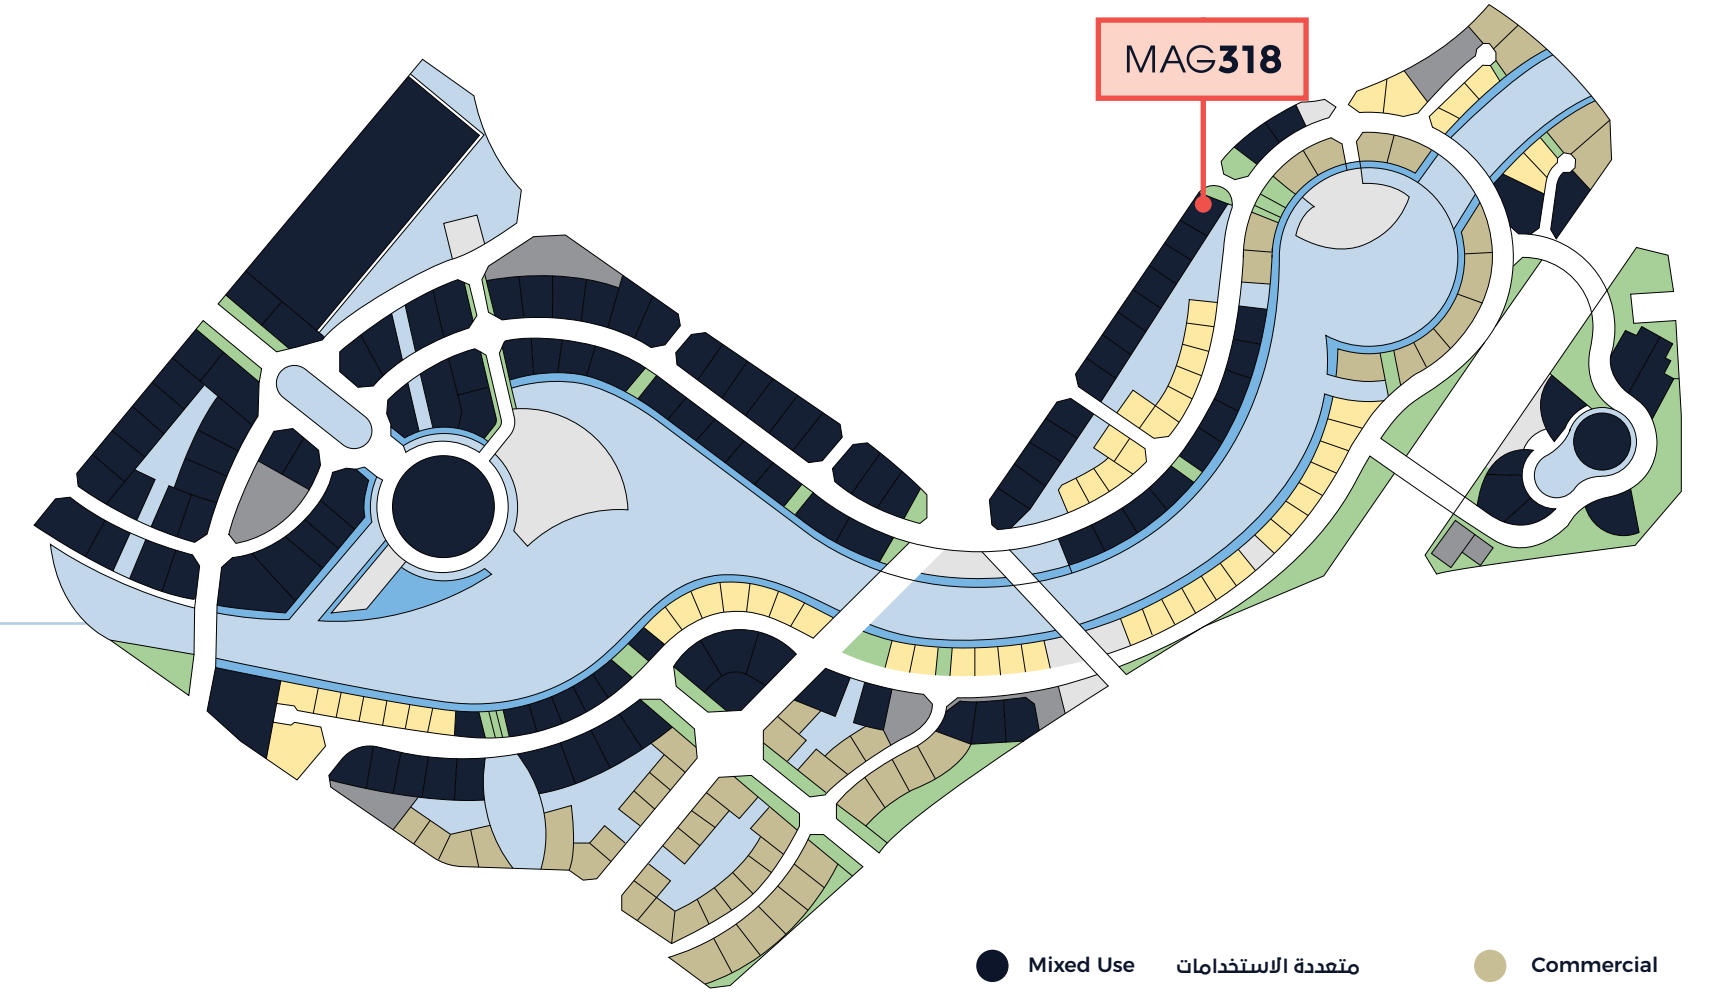

The **MAG 318** tower is located in the heart of the city, **Business Bay – Downtown**. Live in a true urban oasis surrounded by a wondrous mix of luxury hotels, commercial and residential buildings, and world-class shopping, leisure and entertainment - all set among landscaped gardens and the sparkling **Dubai Water Canal**.

LOCATION

الموقع

IN THE HEART OF THE CITY

في قلب المدينة

MAG318

**Welcome to the World's
Most Ambitious Destination.**

Welcome Home.

**أهلاً بك من أكثر الوجهات
طموحاً في العالم.**

أهلاً بك من بيتك.

WELL LOCATED WELL CONNECTED

مشروع متميز بموقعه الاستراتيجي

5 دقائق سيراً إلى داون تاون دبي
5 MIN. WALK TO
DOWNTOWN DUBAI

15 دقيقة سيراً لمحطة المترو
15 MIN. WALK TO
THE METRO STATION

بالقرب من مضمار الدراجات الهوائية
CLOSE PROXIMITY TO
CYCLING TRACKS

MASTER PLAN

المخطط الرئيسي

439 Residential Units

Studios, 1 & 2 Bedroom Apartments

Balconies & Parking Spaces

Multiple Entry & Exit Routes

The **MAG 318** Tower is a new integrated, high-end residential tower in **Downtown Dubai** that features **439 residential units** complemented by a mix of retail, dining, leisure and entertainment amenities.