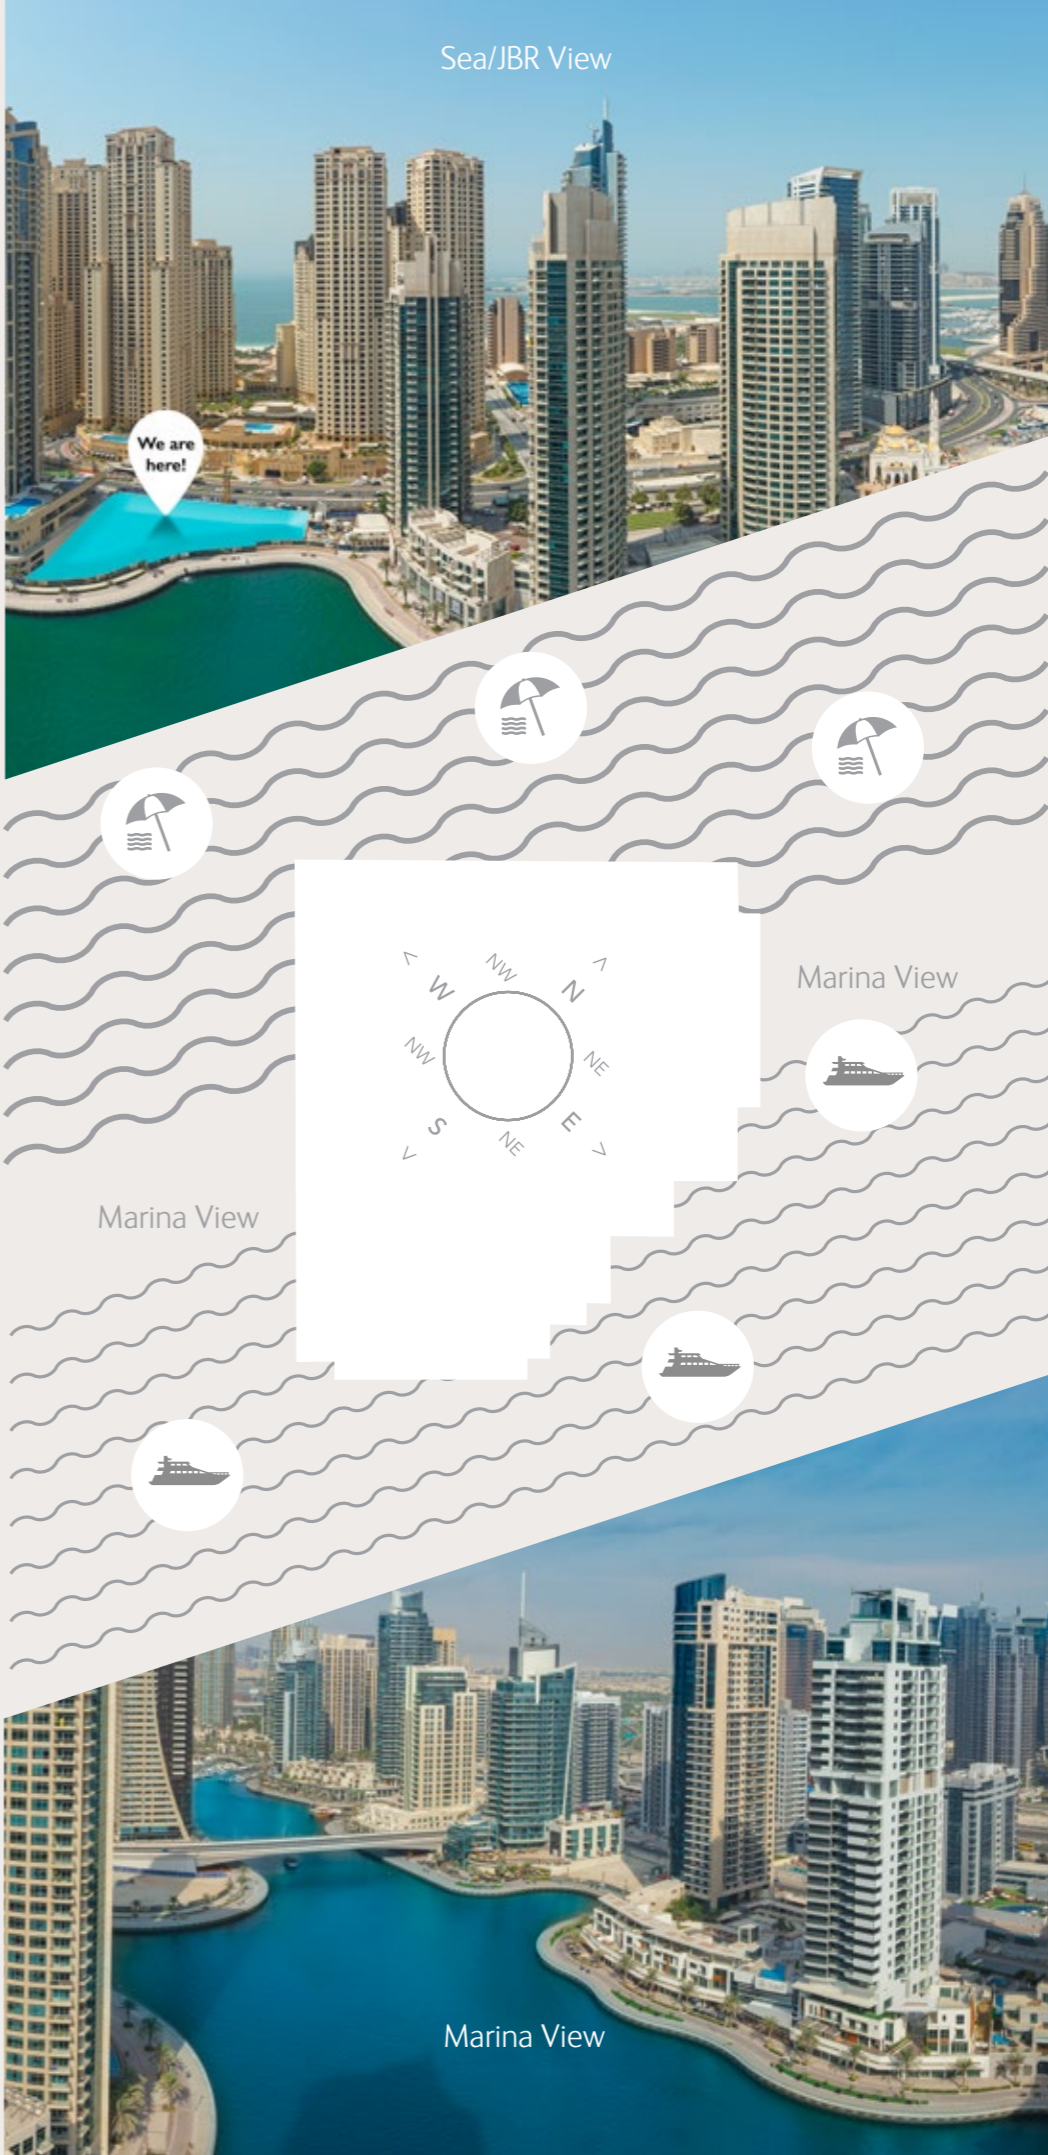

LIV ON THE WATER'S EDGE

Typical Floorplans

ALL APARTMENTS FEATURE MARINA OR SEA VIEWS. STUDIOS, 1, 2, 2+M, 3 BEDROOMS AND 4 BEDROOM PENTHOUSES

Sea/JBR View

We are here!

Marina View

Marina View

Marina View